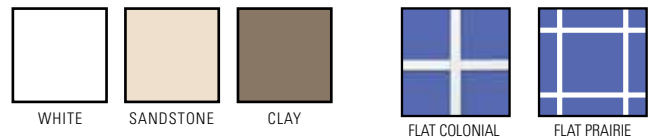

Your Choice of Colors and 2 Grids Patterns

Available to paint