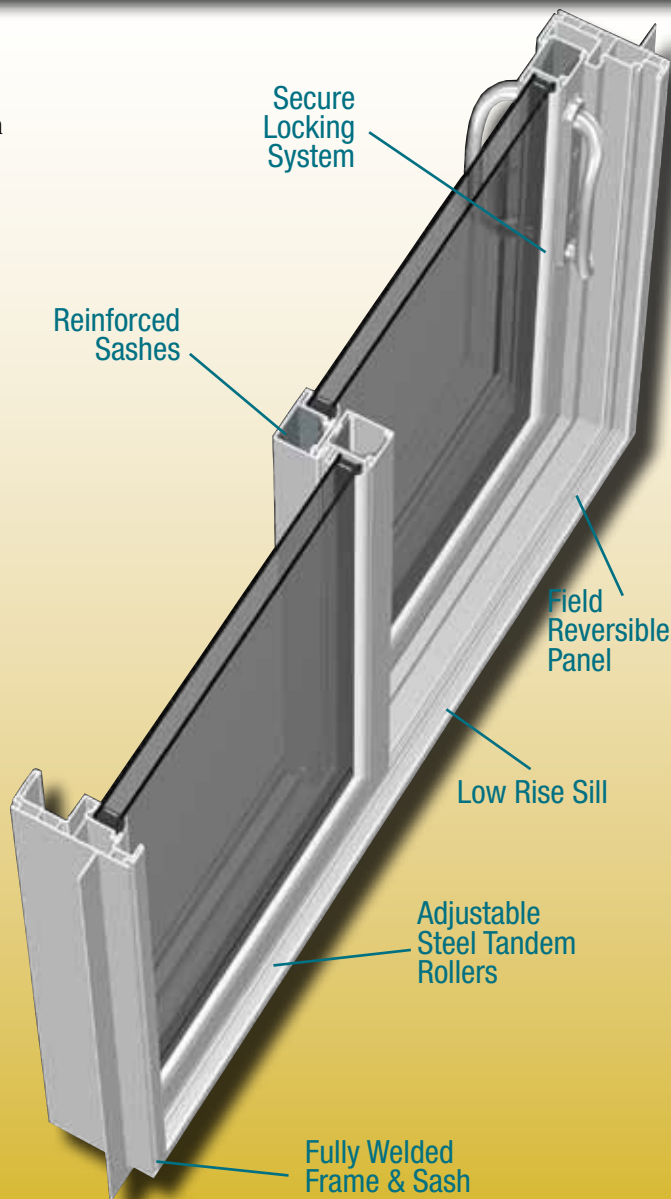

888 Series Sliding Patio Door

888 Series Sliding Patio Door

Standard Features:

- Integral nailing fin on jambs and head 3-1/4" from nail fin, 4 -1/2" overall jamb depth
- Reinforced operating sash
- Fully assembled, fusion welded frame and sash
- Two tandem ball bearing rollers on the operating sash glide easily along the stainless steel roller track
- Rollers have operating sash face adjustment
- Deluxe handle color matched to frame
- Heavy duty adjustable sliding fiberglass screen
- 3/4" tempered high performance LowE
- The low rise sill is designed to minimize tripping and keeps water out.
- Reversible by rotating the frame

Optional Features

- Charcoal aluminum wire mesh screen
- Dual position foot lock
- Key-lock on any handle
- Tempered 366 LowE with Neat
- Optional hardware colors: Brushed Chrome, Antique Silver, Bronze and Antique Brass.
- Sculpted or Colonial Grids

Available in 2 Panel Door Designs with optional sidelites or transoms

(Patio Door operation is always viewed from outside)

High quality matching handle

Optional dual position foot lock limits travel of sliding door.

Your choice of handing. Custom sizes available.

Sidelite Sizes

Rough Opening	Exact Size	Rough Opening	Exact Size
2'6" / 6'8"	29-1/2" x 79-1/2"	3'0" / 8'0"	35-1/2" x 95-1/2"
2'6" / 6'10-1/2"	29-1/2" x 82"	4'0" / 6'8"	47-1/2" x 79-1/2"
3'0" / 6'8"	35-1/2" x 79-1/2"	4'0" / 6'10-1/2"	47-1/2" x 82"
3'0" / 6'10-1/2"	35-1/2" x 82"	4'0" / 8'0"	47-1/2" x 95-1/2"