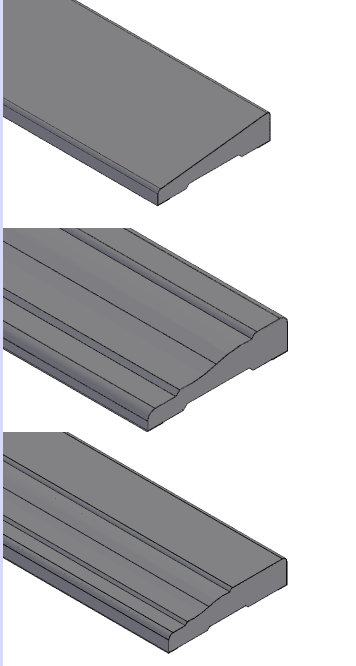

# Extension Jamb & Window Casing Options

## Window Casing

### Ranch Style

- 2 1/4" Wide
- Sold in 12' lengths
- Minimum Quantity: 5 lengths