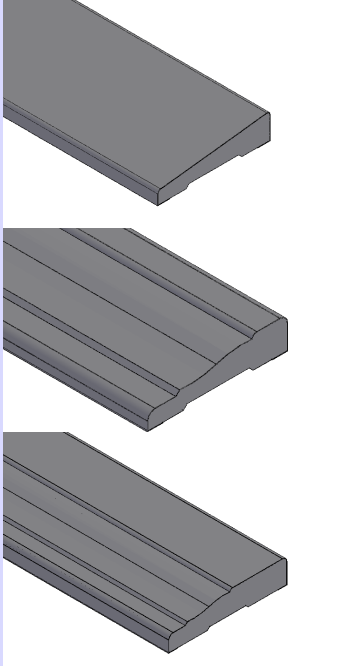

Extension Jamb & Window Casing Options

Window Casing

Ranch Style

- 2 1/4" Wide
- Sold in 12' lengths
- Minimum Quantity: 5 lengths

Available Colors:

- Cherry Woodgrain
- Dark Woodgrain
- Light Woodgrain
- White

Colonial Style

- 2 1/4" Wide
- Sold in 12' lengths
- Minimum Quantity: 5 lengths

Available Colors:

- Cherry Woodgrain
- Dark Woodgrain
- Light Woodgrain
- White

Colonial Style

- 3 1/4" Wide
- Sold in 12' lengths
- Minimum Quantity: 5 lengths

Available Colors:

- Cherry Woodgrain
- Dark Woodgrain
- Light Woodgrain
- White

Base Shoe

Base Shoe Trim

- 1/2" x 3/4"
- Sold in 12' lengths
- Minimum Quantity: 5 lengths

Available Colors:

- Cherry Woodgrain
- Dark Woodgrain
- Light Woodgrain
- White

Extension Jamb

Extension Jamb

- 5 15/16" Wide
- Options:
 - Sold in 12' lengths (min. qty. 5 lengths)
 - Ship loose with windows
 - Applied to window with specific wall depth

Available Colors:

- Cherry Woodgrain
- Dark Woodgrain
- Light Woodgrain
- White
- Oak Veneer
- Pine Veneer