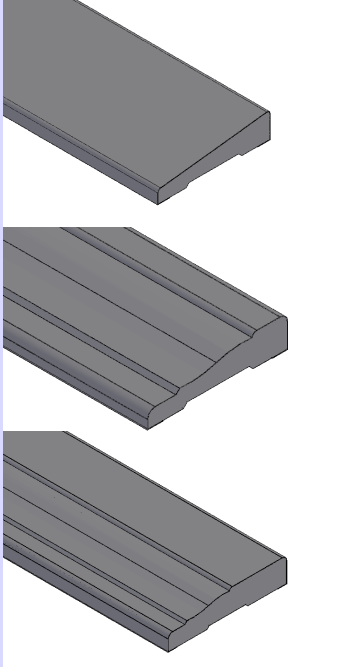

# Extension Jamb & Window Casing Options

## Window Casing

### Ranch Style

- 2 1/4" Wide
- Sold in 12' lengths
- Minimum Quantity: 5 lengths