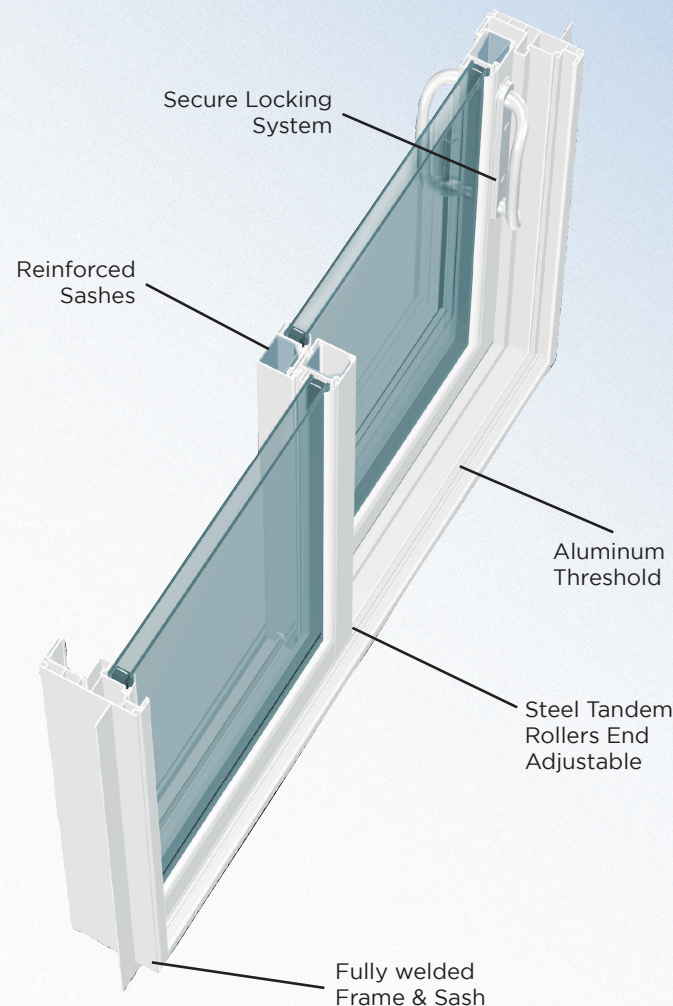

OPTIONAL

GRID