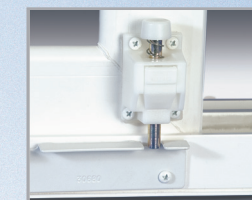

OPTIONAL

FOOT LOCKS & VENTING

GRID